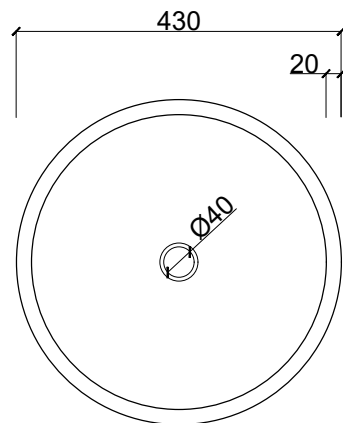

M A M O

LAVABO CARRARA BASIN

Striking the perfect balance between classic and contemporary, the Lavabo Carrara Basin will effortlessly complement any space and style.

Carved from a block of Bianco Carrara White Marble, this luxurious round benchtop basin features a bright white base with soft grey nuances and gentle veining.

Model / Code	Lavabo LA1000
Material	Bianco Carrara Marble
Origin	Italy
Finish	Honed
Diameter	430
Height	130
Thickness	20
Weight	15kg (approx.)

1:10 on A4