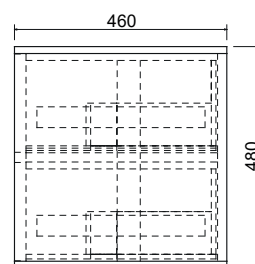

FELICO VANITY

Code: MOLTOi800

- Designed and manufactured in Australia
- Chamfered thin profile detail with flat panelled drawers
- Floating wall hung design
- Carcass- hardwood
- Drawer fronts/internals – timber Veneer/ leather finish
- Blum MOVENTO concealed soft close drawer runner system - Shark nose handle
- Door slat profile – Solid American Oak
- Marble top

Size: 1800x460x480

Configuration: 4 Drawer