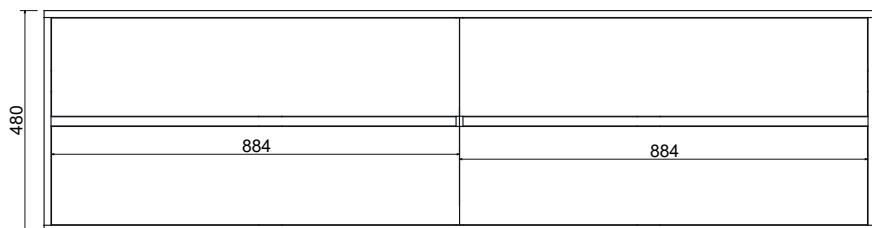

FELICO VANITY

Code: MOLTOi800

- Designed and manufactured in Australia
- Chamfered thin profile detail with flat panelled drawers
- Floating wall hung design
- Carcass- hardwood
- Drawer fronts/internals – timber Veneer/ leather finish
- Blum MOVENTO concealed soft close drawer runner system - Shark nose handle
- Door slat profile – Solid American Oak
- Marble top

Size: 1800x460x480

Configuration: 4 Drawer