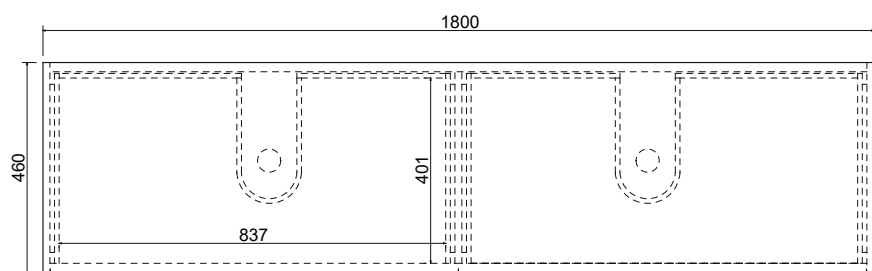

FELICO VANITY

Code: MOLTOi800

- Designed and manufactured in Australia
- Chamfered thin profile detail with flat panelled drawers
- Floating wall hung design
- Carcass- hardwood
- Drawer fronts/internals – timber Veneer/ leather finish
- Blum MOVENTO concealed soft close drawer runner system - Shark nose handle
- Door slat profile – Solid American Oak
- Marble top

Size: 1800x460x480

Configuration: 4 Drawer